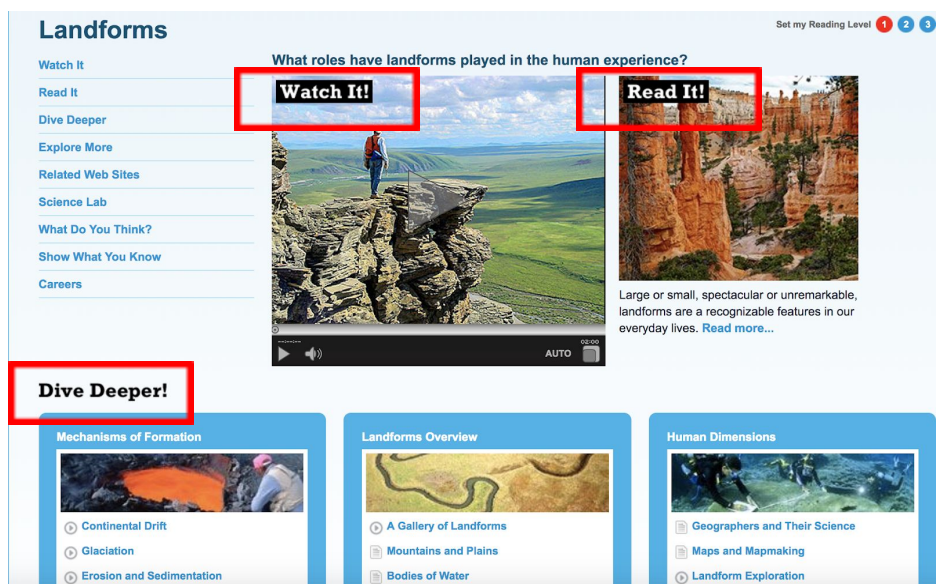

Homescreen.
You may use the search box to search for a specific term, or click on the topics listed in different categories.

Topic Homepage.
“Read It” is a broad topic overview.
“Watch It” is a topic overview on video.
“Dive Deeper” contains subtopics that have additional articles and videos.

The “Read It” article comes with multiple options along a top menu bar. You may look at the Table of Contents, have the article read aloud, look up a word, e-mail the article to yourself, or print the article.

The “Read It” article allows you to change the lexile by choosing a level in the upper right-hand corner.

The homepage for the topic has a menu on the left that has multiple options. The first three options already show up on the homepage.

“Explore More” and “Related Websites” provide additional resources.