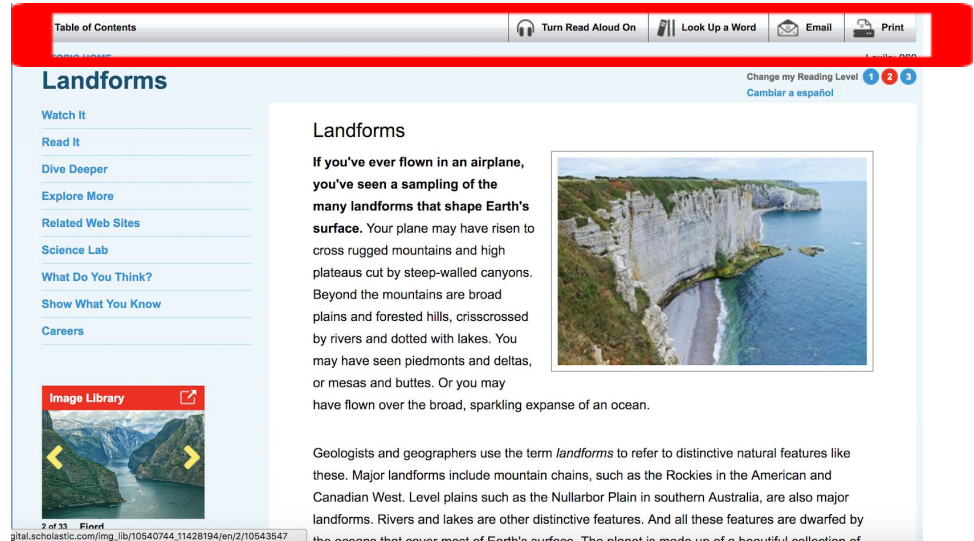

The “Read It” article comes with multiple options along a top menu bar. You may look at the Table of Contents, have the article read aloud, look up a word, e-mail the article to yourself, or print the article.